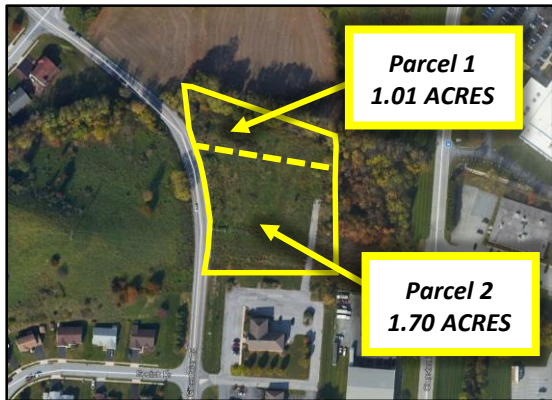

2.71 Acres for Sale

560 Greenbriar Road; York, PA

Available for Sale

- 2.71 Acres Commercial Land for Sale – Can be Divided
- Located just off Route 30 & Roosevelt Avenue in Manchester Township.
- 25,000 CPD on Roosevelt Avenue / 47,000 CPD on Route 30
- Surrounded by Residential, Commercial, Industrial and Retail.
- Uses included: Professional Offices, Business Services, Medical and Laboratory Clinics, Child Care Centers, etc.