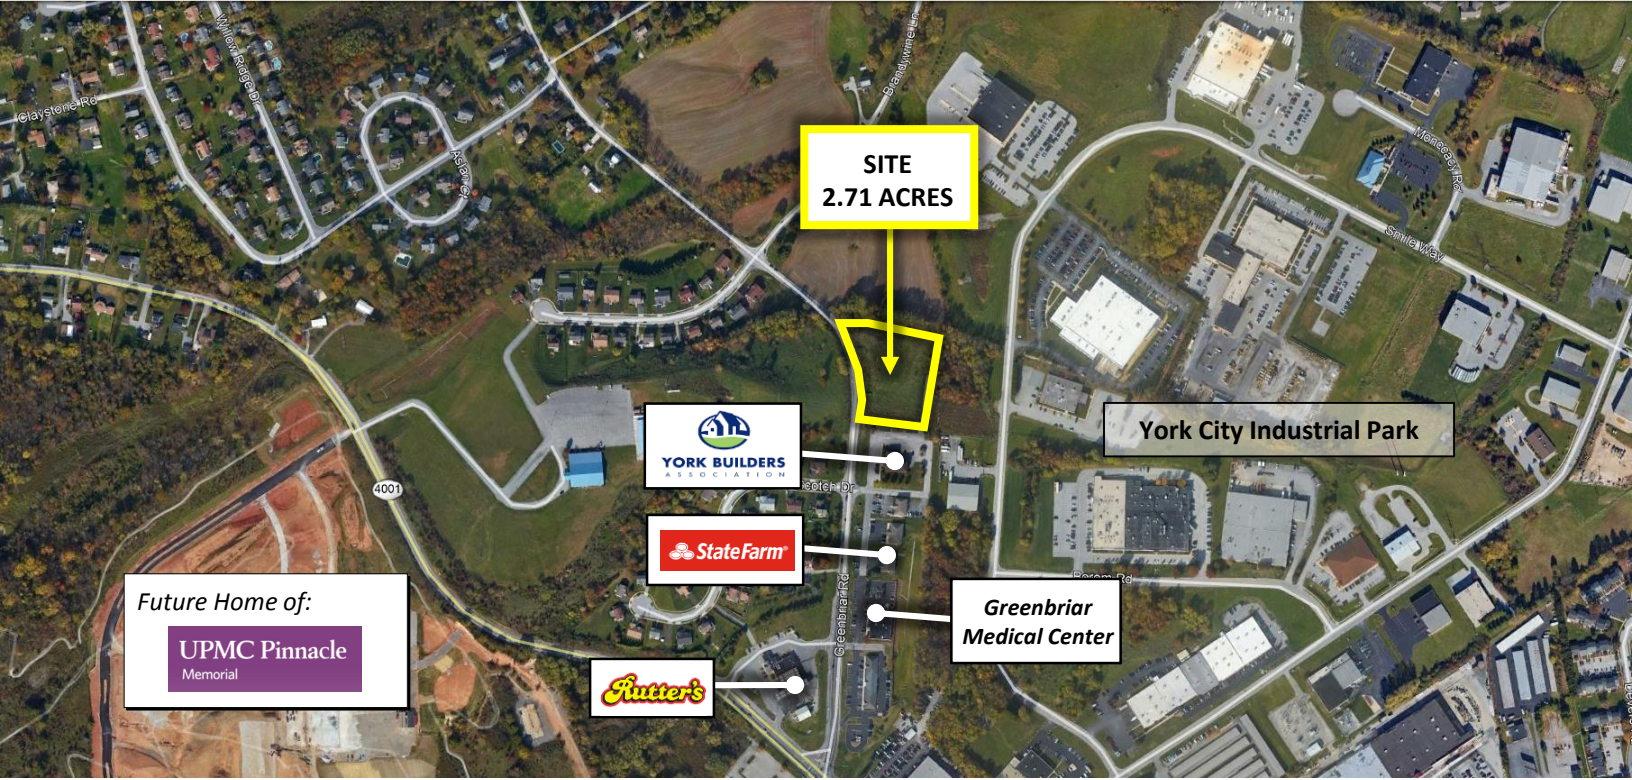

2.71 Acres for Sale

560 Greenbriar Road; York, PA

Available for Sale

- 2.71 Acres Commercial Land for Sale – Can be Divided
- Located just off Route 30 & Roosevelt Avenue in Manchester Township.
- 25,000 CPD on Roosevelt Avenue / 47,000 CPD on Route 30
- Surrounded by Residential, Commercial, Industrial and Retail.
- Uses included: Professional Offices, Business Services, Medical and Laboratory Clinics, Child Care Centers, etc.